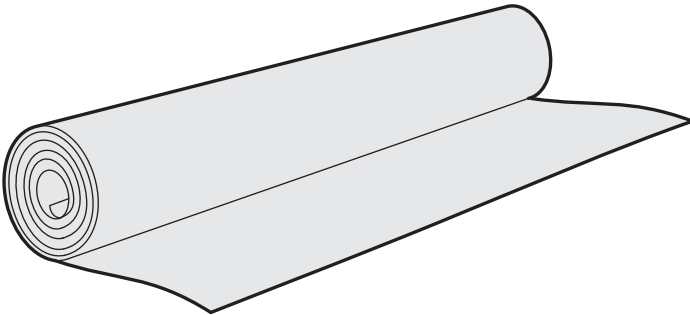

BuzziSkin Printed

INSTALLATION MANUAL

Technical info

The felt layer of BuzziSkin Printed is made of 100% recycled PET bottles and has excellent acoustic characteristics.

No claims concerning color deviation or thickness can be accepted.

- Please keep the direction of the BuzziSkin Printed in mind. This is printed on the back of the foil.
- The surface should be smooth, well degreased and dust free.
- Pre-measure the whole surface and cut the BuzziSkin Printed with a sharp knife.
- All corners must be made of separate lanes.
- For easy mounting it is possible to use wallpaper paste but this is not necessary.
- BuzziSkin Printed is not intended to mask roughnesses.

BuzziSkin Printed

2 PERS. 

Excl.

Optional: Wallpaper paste for easy positioning.

Incl.

Variation in color, thickness and density may occur.

1

Wall should be dust and grease free