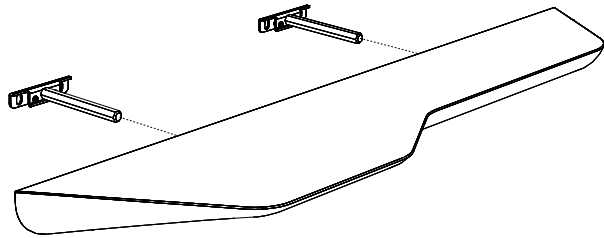

🌲 Solid Wood: Ash Natural, Ash Black Stained,
Ash White Wash or Ash Walnut Stained

✂ L 80 cm W 18,1 cm H 5 cm
L 31.50" W 7.13" H 1.97"

BuzziPlank L

📍 Left | Right

🌲 Solid Wood: Ash Natural, Ash Black Stained,
Ash White Wash or Ash Walnut Stained

✂ L 120 cm W 29,7 cm H 7 cm
L 47.24" W 11.69" H 2.76"

Fixing System

Wall mounted

- Blind shelf supports are included
- 2 for M BuzziPlank
- 3 for L BuzziPlank

Finishes

Ash Natural

Ash Black Stained

Ash White Wash