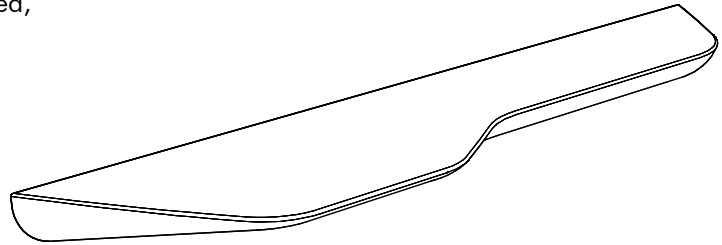

BuzziPlank

Product Specification Sheet

This document contains technical information about the BuzziPlank

www.buzzi.space

A multipurpose shelf with harmonious curves

BuzziPlank is a sleek and simple shelf with organic curves.

 Left | Right
M | L

 Solid Wood: Ash Natural, Ash Black Stained, Ash White Wash or Ash Walnut Stained

 Dry use

Content

Configurations	3
Fixing System	4
Finishes	4
Dimensions	5

Configurations

BuzziPlank M

📍 Left | Right

🌲 Solid Wood: Ash Natural, Ash Black Stained,
Ash White Wash or Ash Walnut Stained

✂ L 80 cm W 18,1 cm H 5 cm
L 31.50" W 7.13" H 1.97"

BuzziPlank L

📍 Left | Right

🌲 Solid Wood: Ash Natural, Ash Black Stained,
Ash White Wash or Ash Walnut Stained