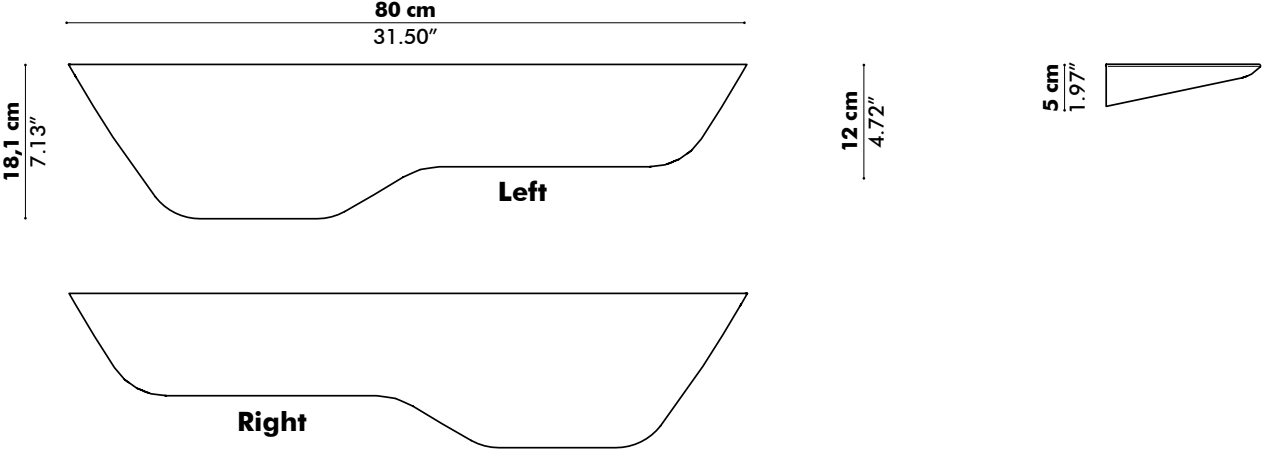

Dimensions

BuzziPlank M