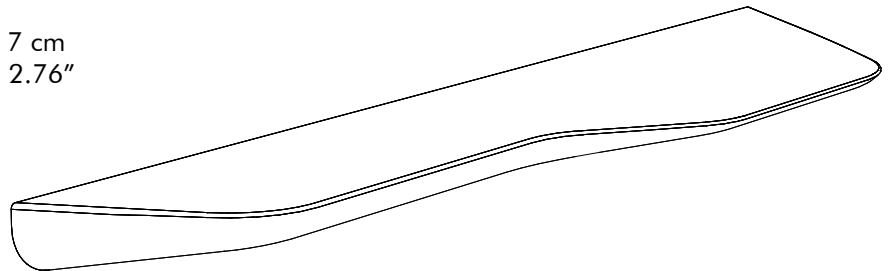

🌲 Solid Wood: Ash Natural, Ash Black Stained,
Ash White Wash or Ash Walnut Stained

✂ L 80 cm W 18,1 cm H 5 cm
L 31.50" W 7.13" H 1.97"

BuzziPlank L

📍 Left | Right

🌲 Solid Wood: Ash Natural, Ash Black Stained,
Ash White Wash or Ash Walnut Stained

✂ L 120 cm W 29,7 cm H 7 cm
L 47.24" W 11.69" H 2.76"

Fixing System

Wall mounted

- Blind shelf supports are included
- 2 for M BuzziPlank
- 3 for L BuzziPlank

Finishes

Ash Natural

Ash Black Stained

Ash White Wash