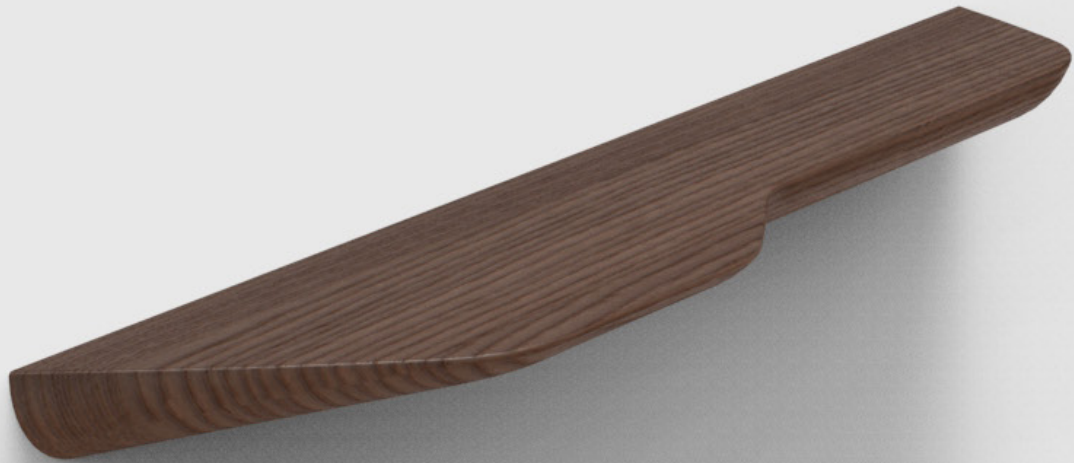

BuzziPlank

Product Specification Sheet

This document contains technical information about the BuzziPlank

www.buzzi.space

A multipurpose shelf with harmonious curves

BuzziPlank is a sleek and simple shelf with organic curves.

It acts as a standing workspace or a place to hold your valuables and is fixed to the wall. Its plank-like design is softened with smooth edges. Available in solid wood.

Design by Gerd Couckhuyt

General

🌲 Solid Wood: Ash Natural, Ash Black Stained,
Ash White Wash or Ash Walnut Stained

✂ L 80 cm W 18,1 cm H 5 cm
L 31.50" W 7.13" H 1.97"

BuzziPlank L

📍 Left | Right

🌲 Solid Wood: Ash Natural, Ash Black Stained,
Ash White Wash or Ash Walnut Stained