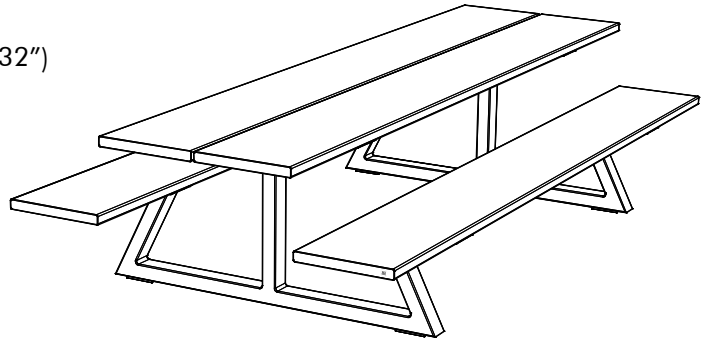

Configurations

BuzziBreeze Low

- Top and seat: Powder coated folded aluminium
- 🌲 Solid Iroko | Solid Oak (Not suitable for outdoor use)
- Frame: Powder coated steel

H 74 cm (bench 44 cm) | 29.13" (bench 17.32")

- ✂ L 200 cm | 78.74"
- ✂ 300 cm | 118.11"
- ✂ 400 cm | 157.48"
- D 163 cm | 64.17"

Aluminium version:

200 cm: 91 kg | 78.74": 201 lbs
300 cm: 117 kg | 118.11": 258 lbs
400 cm: 143 kg | 157.48": 315 lbs

Wood version:

200 cm: 163 kg | 78.74": 359 lbs
300 cm: 223 kg | 118.11": 492 lbs
400 cm: 283 kg | 157.48": 624 lbs

Aluminium version: Top, seat and frame: Aluminium powder coated
Black (RAL 9005) or White (RAL 9010)

- ⋮ Wood version: Top and seat: Iroko or Solid Oak
  Frame: Aluminium powder coated
  Black (RAL 9005) or White (RAL 9010)