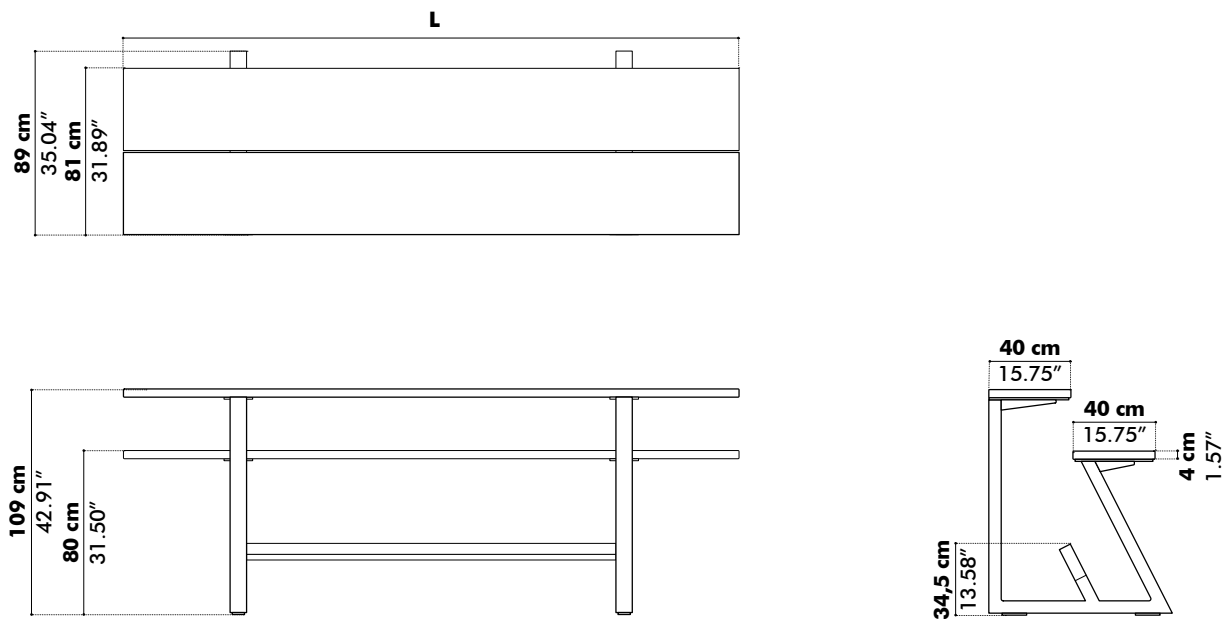

Frame: Steel Powder coated

H 74 cm (bench 44 cm) | 29.13" (bench 17.32")

L 200 cm | 78.74"

300 cm | 118.11"

400 cm | 157.48"

D 81 cm | 31.89"

Aluminium version:

L 200 cm: 49 kg | 78.74": 108 lbs

Frame: Steel Powder coated

H 109 cm (bench 80 cm)

42.91" (bench 31.50")

L 200 cm | 78.74"

300 cm | 118.11"

400 cm | 157.48"

D 89 cm | 35.04"

Aluminium version:

BuzziBreeze High

BuzziBreeze Half Low

L 200 cm | 78.74" 300 cm | 118.11" 400 cm | 157.48"

BuzziBreeze Half High

L 200 cm | 78.74" 300 cm | 118.11" 400 cm | 157.48"