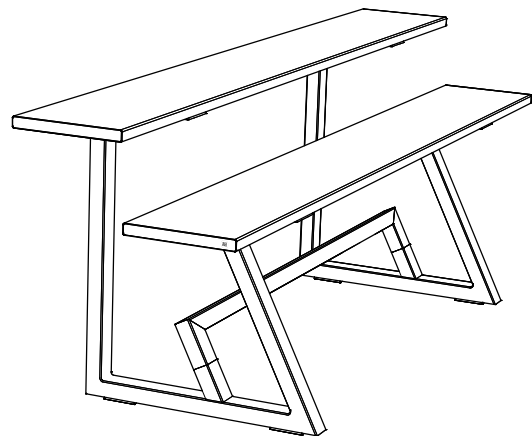

BuzziBreeze High Half

Top and seat: Folded aluminium powder coated
Solid Iroko | Solid Oak (Not suitable for outdoor use)

Frame: Steel Powder coated

H 109 cm (bench 80 cm)

42.91" (bench 31.50")

L 200 cm | 78.74"

300 cm | 118.11"

400 cm | 157.48"

D 89 cm | 35.04"

Aluminium version:

L 200 cm: 68 kg | 78.74": 149 lbs

300 cm: 87 kg | 118.11": 191 lbs

400 cm: 105 kg | 157.48": 231 lbs

Wood version:

L 200 cm: 104 kg | 78.74": 229 lbs

300 cm: 140 kg | 118.11": 308 lbs

400 cm: 175 kg | 157.48": 385 lbs

Aluminium version: Top, seat and frame: Powder coated aluminium
Black (RAL 9005) or White (RAL 9010)

- ••• Wood Version: Top and seat: Iroko or Solid Oak
  Frame: Powder coated aluminium
  Black (RAL 9005) or White (RAL 9010)