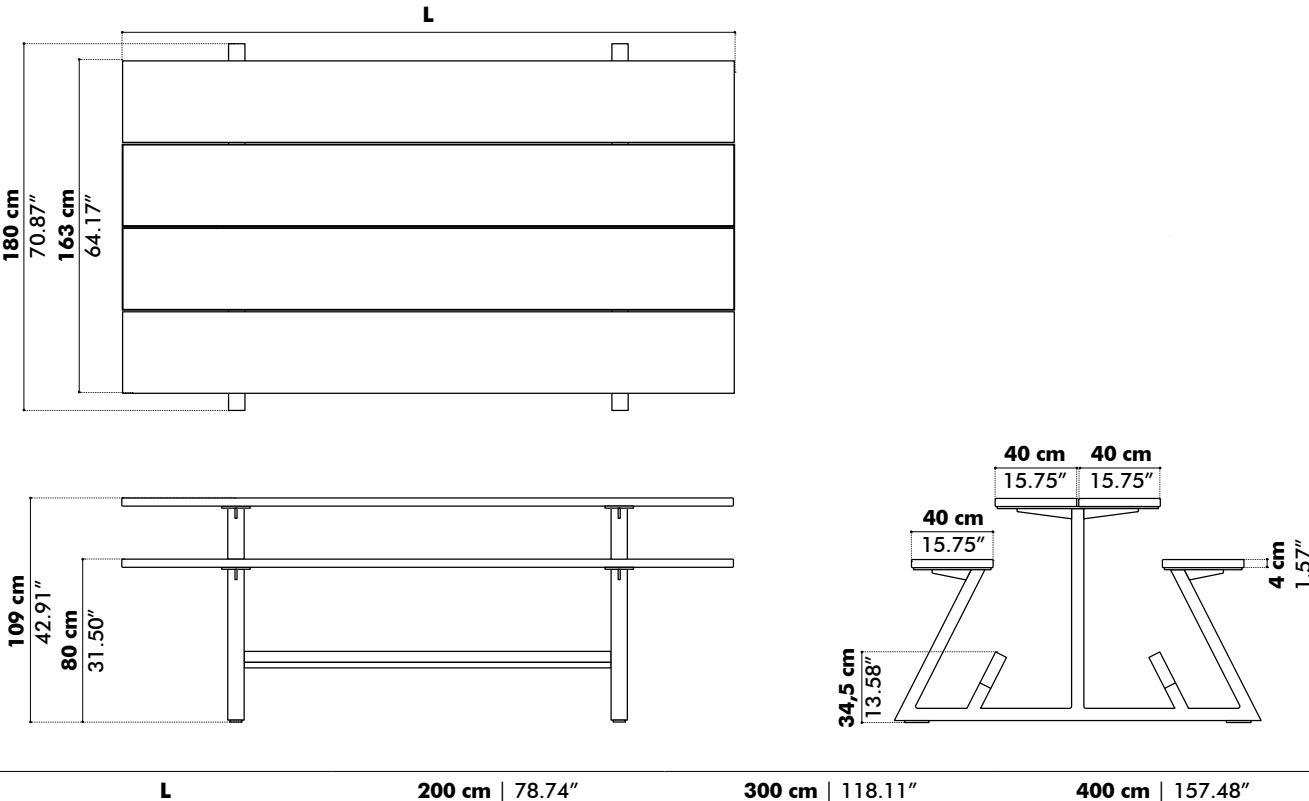

Frame: Steel Powder coated

H 74 cm (bench 44 cm) | 29.13" (bench 17.32")

L 200 cm | 78.74"

300 cm | 118.11"

400 cm | 157.48"

D 81 cm | 31.89"

Aluminium version:

L 200 cm: 49 kg | 78.74": 108 lbs

Frame: Steel Powder coated

H 109 cm (bench 80 cm)

42.91" (bench 31.50")

L 200 cm | 78.74"

300 cm | 118.11"

400 cm | 157.48"

D 89 cm | 35.04"

Aluminium version:

L 200 cm: 68 kg | 78.74": 149 lbs

300 cm: 87 kg | 118.11": 191 lbs

400 cm: 105 kg | 157.48": 231 lbs

Wood version:

L 200 cm: 104 kg | 78.74": 229 lbs

300 cm: 140 kg | 118.11": 308 lbs

400 cm: 175 kg | 157.48": 385 lbs

BuzziBreeze High

BuzziBreeze Half Low

L 200 cm | 78.74" 300 cm | 118.11" 400 cm | 157.48"

BuzziBreeze Half High

L 200 cm | 78.74" 300 cm | 118.11" 400 cm | 157.48"