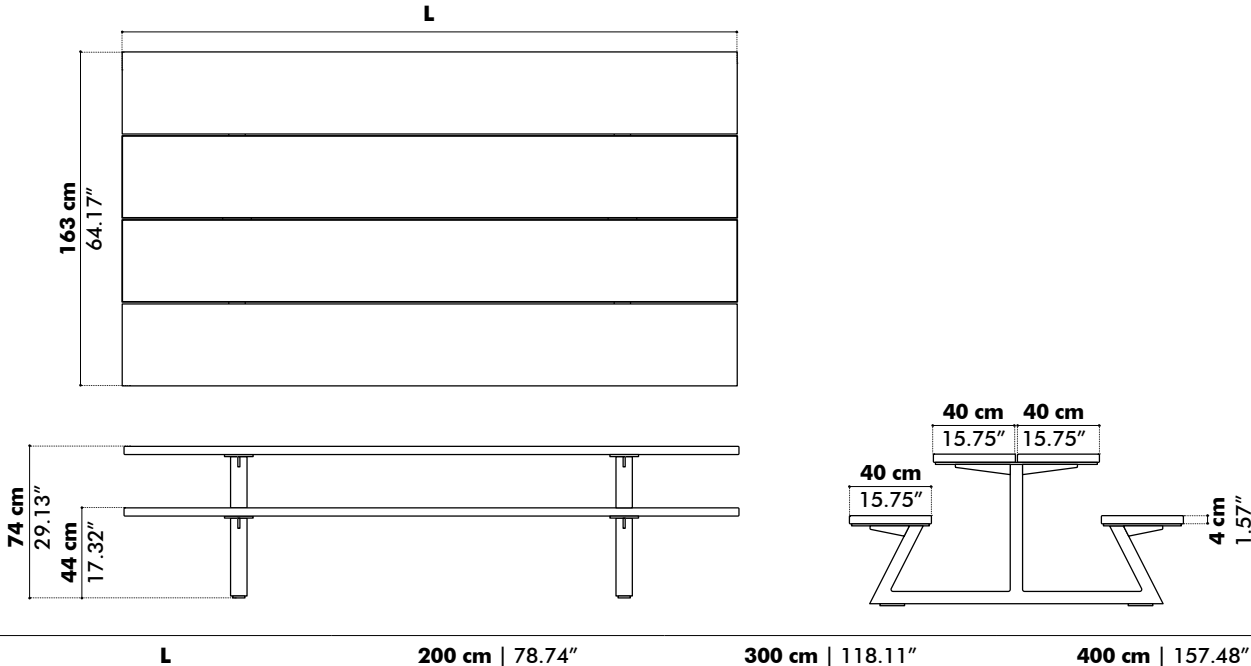

Frame: Steel Powder coated

H 74 cm (bench 44 cm) | 29.13" (bench 17.32")

L 200 cm | 78.74"

300 cm | 118.11"

400 cm | 157.48"

D 81 cm | 31.89"

Aluminium version:

L 200 cm: 49 kg | 78.74": 108 lbs

Frame: Steel Powder coated

H 109 cm (bench 80 cm)

42.91" (bench 31.50")

L 200 cm | 78.74"

300 cm | 118.11"

400 cm | 157.48"

D 89 cm | 35.04"

Aluminium version:

L 200 cm: 68 kg | 78.74": 149 lbs

300 cm: 87 kg | 118.11": 191 lbs

400 cm: 105 kg | 157.48": 231 lbs

Wood version:

L 200 cm: 104 kg | 78.74": 229 lbs

300 cm: 140 kg | 118.11": 308 lbs

400 cm: 175 kg | 157.48": 385 lbs

BuzziBreeze High

BuzziBreeze Half Low

L 200 cm | 78.74" 300 cm | 118.11" 400 cm | 157.48"

BuzziBreeze Half High

L 200 cm | 78.74" 300 cm | 118.11" 400 cm | 157.48"