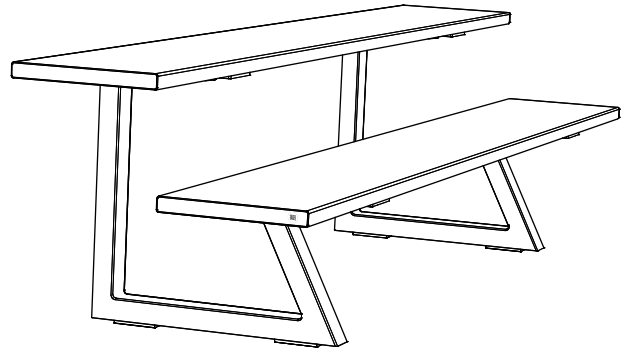

BuzziBreeze Low Half

Top and seat: Folded aluminium powder coated
Solid Iroko | Solid Oak (Not suitable for outdoor use)

Frame: Steel Powder coated

H 74 cm (bench 44 cm) | 29.13" (bench 17.32")

L 200 cm | 78.74"

300 cm | 118.11"

400 cm | 157.48"

D 81 cm | 31.89"

Aluminium version:

L 200 cm: 49 kg | 78.74": 108 lbs

300 cm: 62 kg | 118.11": 136 lbs

400 cm: 75 kg | 157.48": 165 lbs

Wood version:

L 200 cm: 85 kg | 78.74": 229 lbs

300 cm: 115 kg | 118.11": 308 lbs

400 cm: 145 kg | 157.48": 385 lbs

Aluminium version: Top, seat and frame: Powder coated aluminium
Black (RAL 9005) or White (RAL 9010)

- ••• Wood Version: Top and seat: Iroko or Solid Oak
  Frame: Powder coated aluminium
  Black (RAL 9005) or White (RAL 9010)