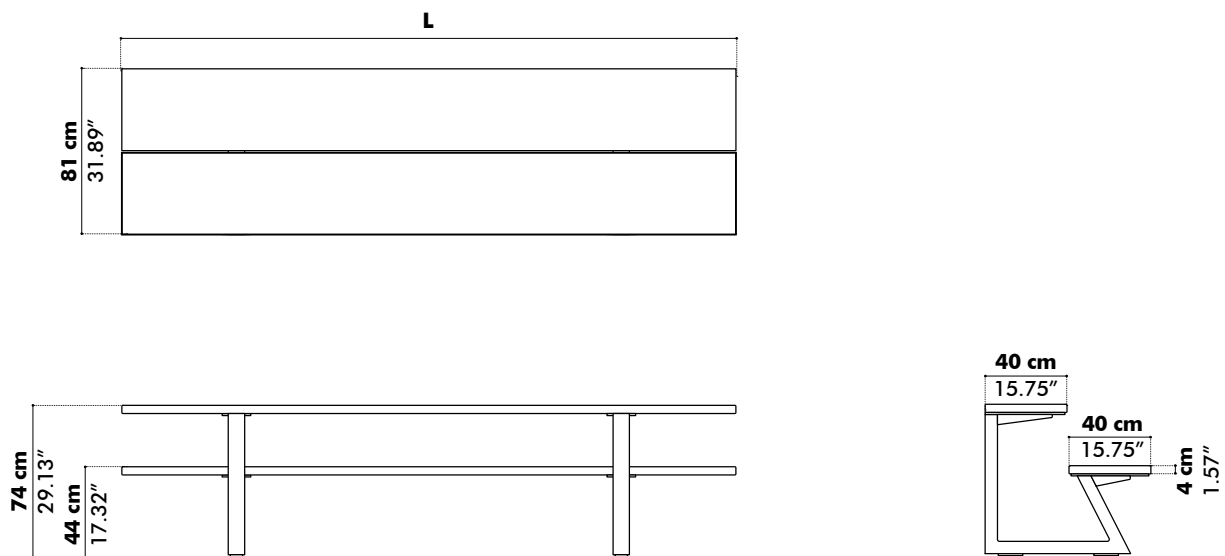

Frame: Steel Powder coated

H 74 cm (bench 44 cm) | 29.13" (bench 17.32")

L 200 cm | 78.74"

300 cm | 118.11"

400 cm | 157.48"

D 81 cm | 31.89"

Aluminium version:

L 200 cm: 49 kg | 78.74": 108 lbs

Frame: Steel Powder coated

H 109 cm (bench 80 cm)

42.91" (bench 31.50")

L 200 cm | 78.74"

300 cm | 118.11"

400 cm | 157.48"

D 89 cm | 35.04"

Aluminium version:

L 200 cm: 68 kg | 78.74": 149 lbs

300 cm: 87 kg | 118.11": 191 lbs

400 cm: 105 kg | 157.48": 231 lbs

Wood version:

L 200 cm: 104 kg | 78.74": 229 lbs

300 cm: 140 kg | 118.11": 308 lbs

400 cm: 175 kg | 157.48": 385 lbs

BuzziBreeze High

BuzziBreeze Half Low

L 200 cm | 78.74" 300 cm | 118.11" 400 cm | 157.48"

BuzziBreeze Half High

L 200 cm | 78.74" 300 cm | 118.11" 400 cm | 157.48"