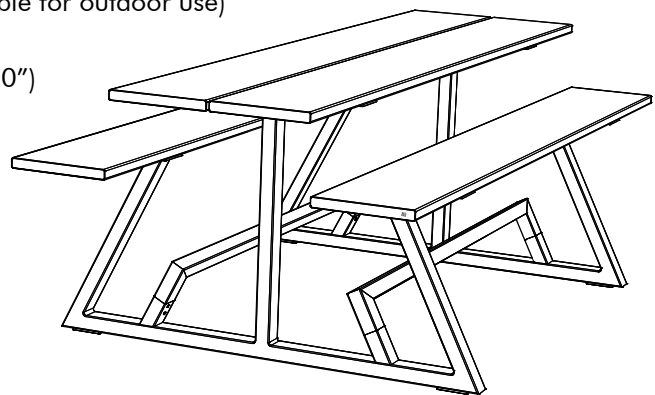

BuzziBreeze High

- Top and seat: Folded aluminium powder coated
- 🌲 Solid Iroko | Solid Oak (Not suitable for outdoor use)
- Frame: Steel Powder coated

H 109 cm (bench 80 cm) | 42.91" (bench 31.50")

- ✂ L 200 cm | 78.74"
- ✂ 300 cm | 118.11"
- ✂ 400 cm | 157.48"
- D 180 cm | 70.87"

Aluminium version:

200 cm: 119 kg | 78.74": 262 lbs
300 cm: 151 kg | 118.11": 333 lbs
400 cm: 182 kg | 157.48": 401 lbs

Wood version:

200 cm: 190 kg | 78.74": 419 lbs
300 cm: 250 kg | 118.11": 551 lbs
400 cm: 320 kg | 157.48": 705 lbs

Aluminium version: Top, seat and frame: Powder coated aluminium
Black (RAL 9005) or White (RAL 9010)

- ⋮ Wood version: Top and seat: Iroko or Solid Oak Frame: Powder coated aluminium
  Black (RAL 9005) or White (RAL 9010)