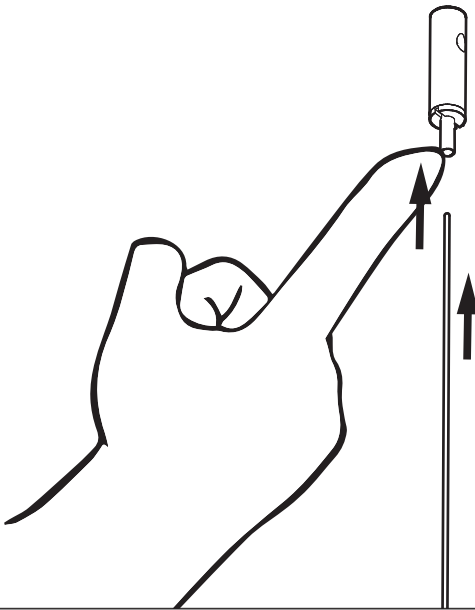

1

	XS	S	M	L	XL
L	40 cm	80 cm	120 cm	140 cm	160 cm
	15.74"	31.49"	47.24"	55.11"	62.99"

2

3

4

6

5

BuzziSpace
Groeningenlei 141
2550 Antwerp, Kontich
Belgium
☎ +32 (0)3 846 10 00
✉ info@buzzi.space
🌐 www.buzzi.space